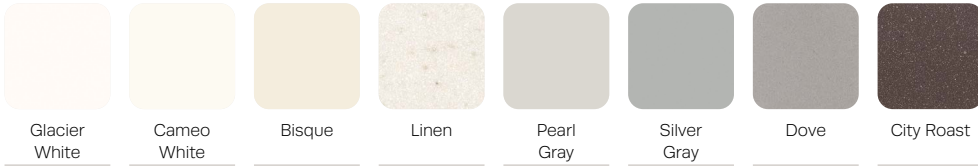

OPTIONS –

- Custom plinth base
- Contrasting fabrics
- Moisture barrier

ROSETTA

MARMOLEUM STANDARD FINISHES -

MARMOLEUM RAINBOW FINISHES -

CORIAN® SOLID SURFACE FINISHES -

ROSETTA