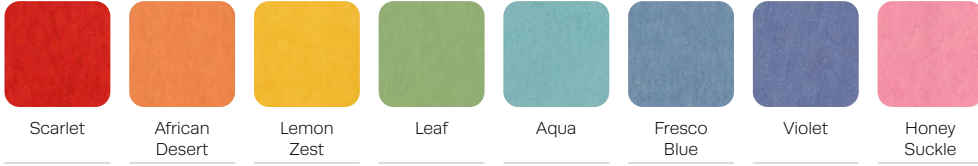

OPTIONS –

- Custom plinth base
- Contrasting fabrics
- Moisture barrier

ROSETTA

MARMOLEUM STANDARD FINISHES -

MARMOLEUM RAINBOW FINISHES -

CORIAN® SOLID SURFACE FINISHES -

ROSETTA