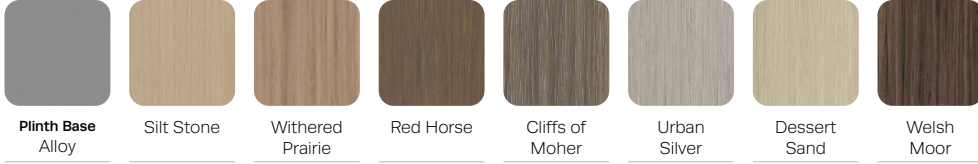

W 28 D 28 H 15.5

FEATURES –

- Wide range of modules for increased versatility
- Nylon-webbed seat deck provides enhanced comfort
- All fasteners are tamper resistant
- Heavy-duty ganging systems safe, intuitive and easy to install
- Standard Marmoleum™ clad plinth base in Alloy
- Marmoleum™ clad table surround
- Steel bottom plate protects base from damage
- Solid surface table top
- Glides are tamper-resistant and non-removable

OPTIONS –

- Custom plinth base
- Contrasting fabrics
- Moisture barrier

ROSETTA

MARMOLEUM STANDARD FINISHES -

MARMOLEUM RAINBOW FINISHES -

CORIAN® SOLID SURFACE FINISHES -

ROSETTA